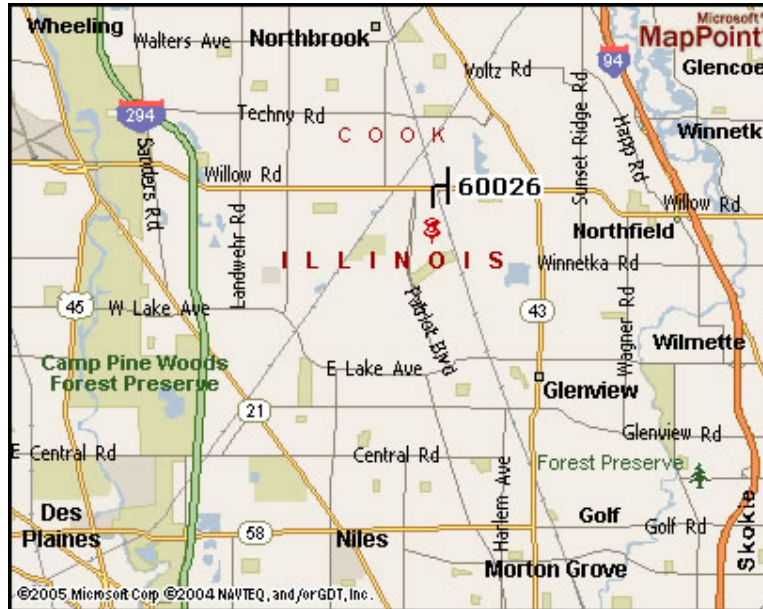

**Driving Directions to:**

**Skin Deep Medical Spa  
1986 Tower Drive  
Glenview, IL 60026  
Phone: 866.307.1558**

<b>From Chicago -</b>	
1.	Merge onto I-94 W
2.	Take the WEST LAKE AVENUE exit- EXIT 34B.
3.	Merge onto LAKE AVENUE
4.	Turn RIGHT onto PATRIOT BLVD.
5.	Make a LONG LEFT onto TOWER DRIVE
6.	Arrive at 1986 TOWER DRIVE, Glenview, IL 60026 We are on the left side next to Pascal Aveda Lifestyle Salon

<b>From the Northern Suburbs -</b>	
1.	Merge onto 94 E
2.	Stay to RIGHT to merge onto 294 S
3.	Exit at WILLOW ROAD
4.	Turn LEFT onto WILLOW ROAD
5.	Turn RIGHT onto PATRIOT BLVD.
6.	Make a SLIGHT RIGHT onto Tower Drive
7.	Arrive at 1986 TOWER DRIVE, Glenview, IL 60026 We are on the left side next to Pascal Aveda Lifestyle Salon

<b>From the Southwest Suburbs -</b>	
1.	Merge onto EAST WEST TOLLWAY/I-88 E via the ramp on the LEFT toward CHICAGO (Portions toll).
2.	Merge onto I-294 N toward O'HARE/MILWAUKEE (Portions toll).
3.	Take the WILLOW ROAD exit
4.	Take the ramp toward GLENVIEW/NORTHBROOK
5.	Merge onto WILLOW ROAD
6.	Turn RIGHT onto PATRIOT BLVD
7.	Make a SLIGHT RIGHT onto TOWER DRIVE
8.	End at 1986 TOWER DRIVE, Glenview, IL 60026 We are on the right side next to Pascal Aveda Lifestyle Salon.

<b>From the Western Suburbs -</b>	
1.	Turn LEFT onto IL-68
2.	Stay STRAIGHT to go onto ALGONQUIN ROAD/IL-62
3.	Turn LEFT onto S ROSELLE ROAD
4.	Turn RIGHT onto W EUCLID AVENUE
5.	Merge onto IL-53 N
6.	Take the EAST PALATINE ROAD exit
7.	Merge onto W PALATINE ROAD
8.	Turn SLIGHT RIGHT onto PALATINE ROAD EXPRESS LANE
9.	PALATINE ROAD EXPRESS LANE becomes WILLOW RD.
10.	Turn RIGHT onto PATRIOT BLVD.
11.	End at 1986 TOWER DRIVE, Glenview, IL 60026 We are on the right side next to Pascal Aveda Lifestyle Salon.